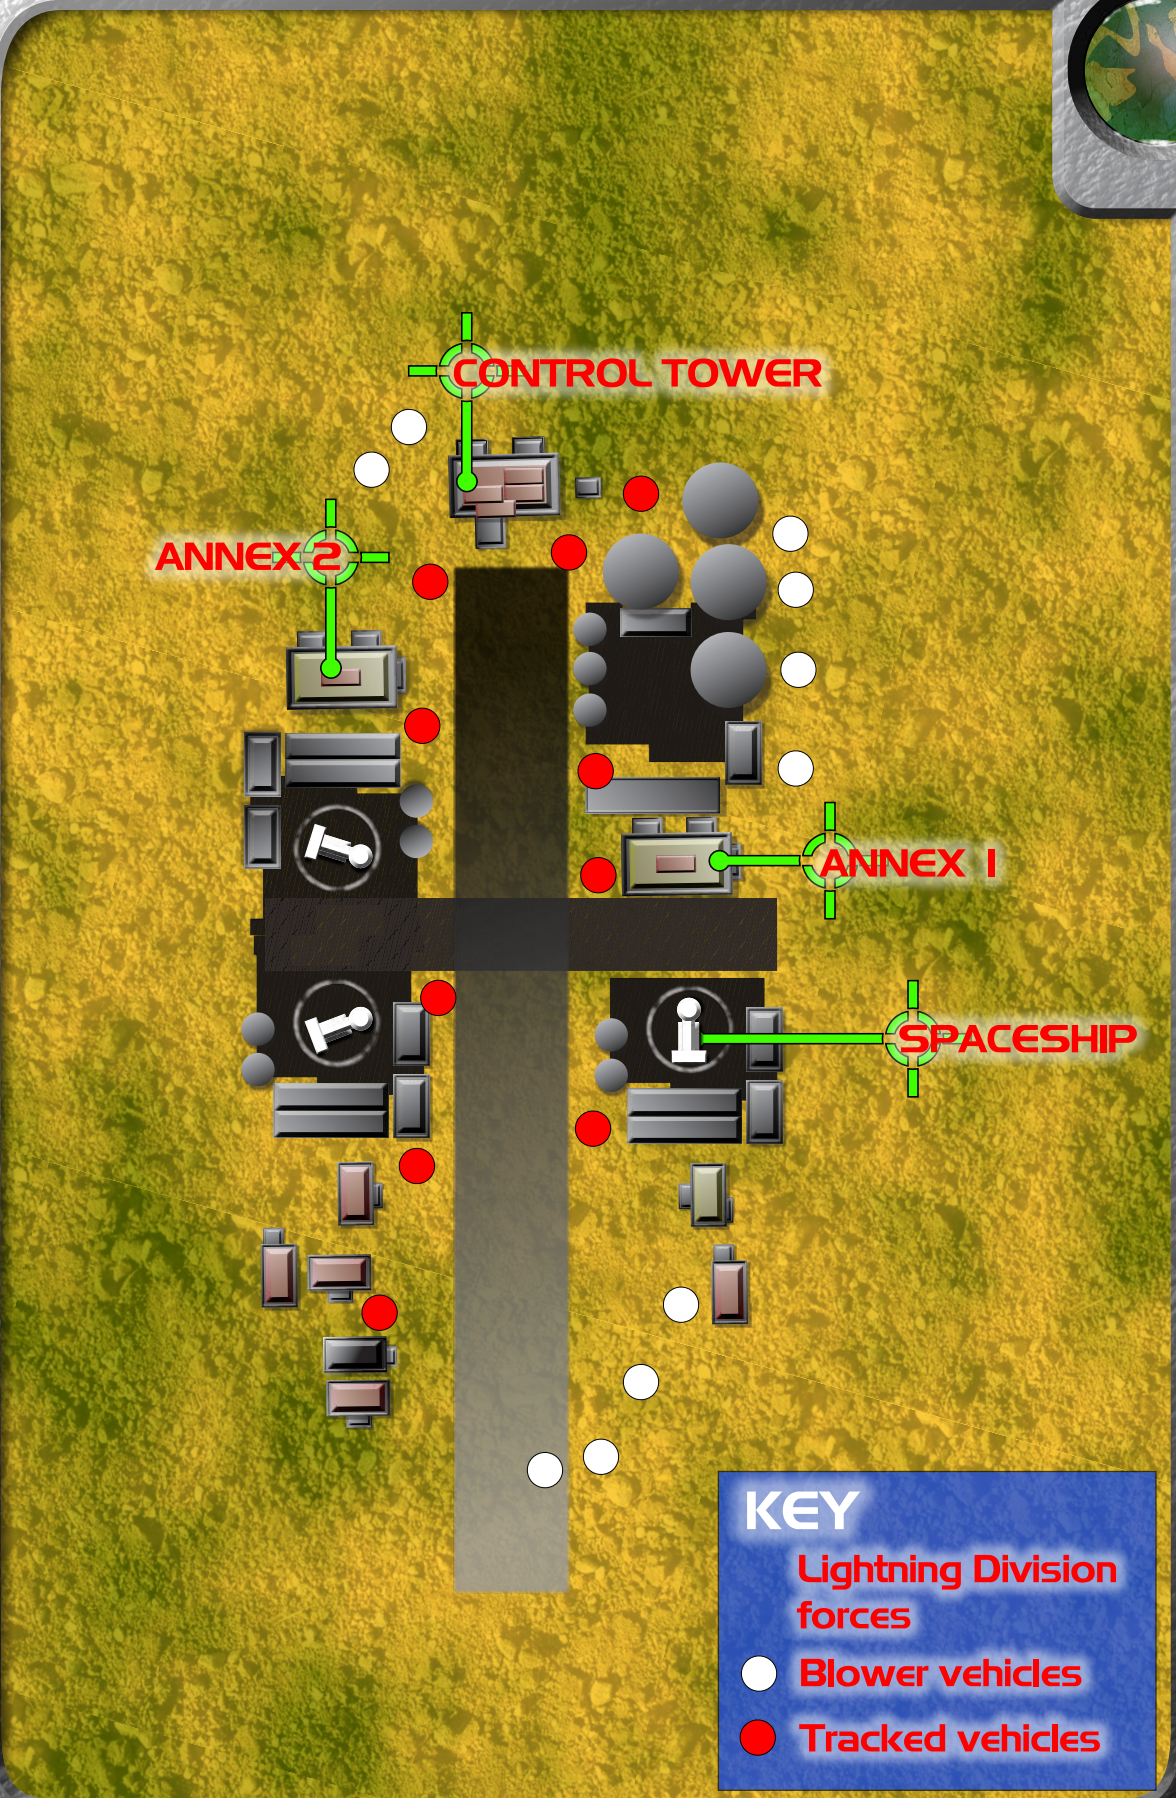

KENDRICK SPACEPORT

WARD'S PLANET

KEY

- Lightning Division forces
- Blower vehicles
- Tracked vehicles